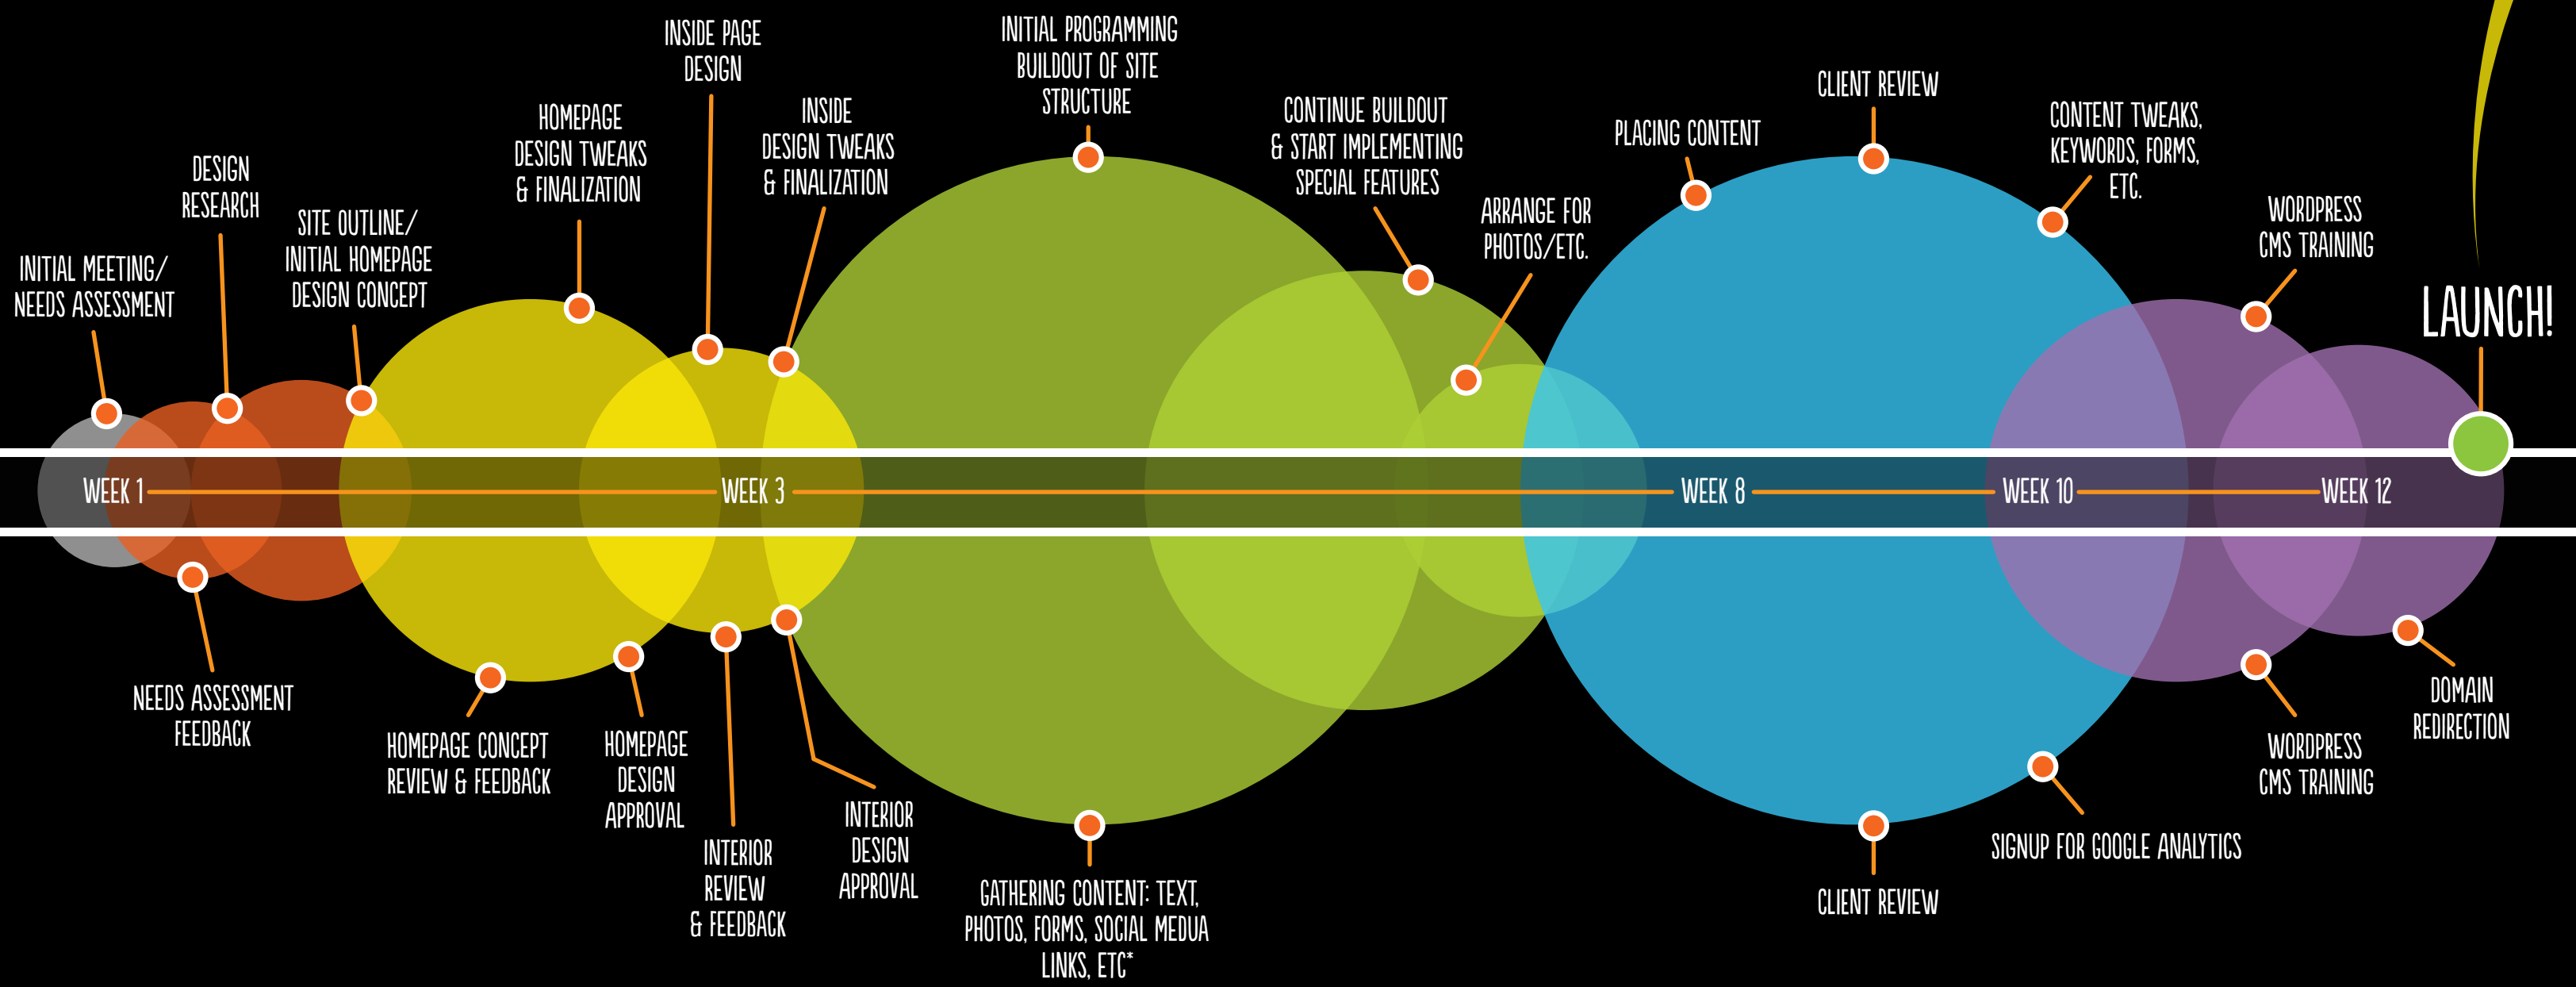

CTD ACTION STEPS

CLIENT ACTION STEPS

# WEBSITE DESIGN/DEVELOPMENT PROCESS DIAGRAM\*

\*WHILE THIS CHART REPRESENTS AN OVERVIEW OF A TYPICAL WEBSITE PROCESS, FACTORS WITHIN SPECIFIC PROJECTS MAY EXTEND OR EVEN SHORTEN THE TIMEFRAMES REPRESENTED...THIS IS MEANT AS A GENERAL GUIDELINE. DURING THE PLANNING PHASE, WE WILL BE ABLE TO PROVIDE A TIMELINE BASED ON YOUR ACTUAL PROJECT PARAMETERS--THE STEPS APPLY TO ALL SITES.