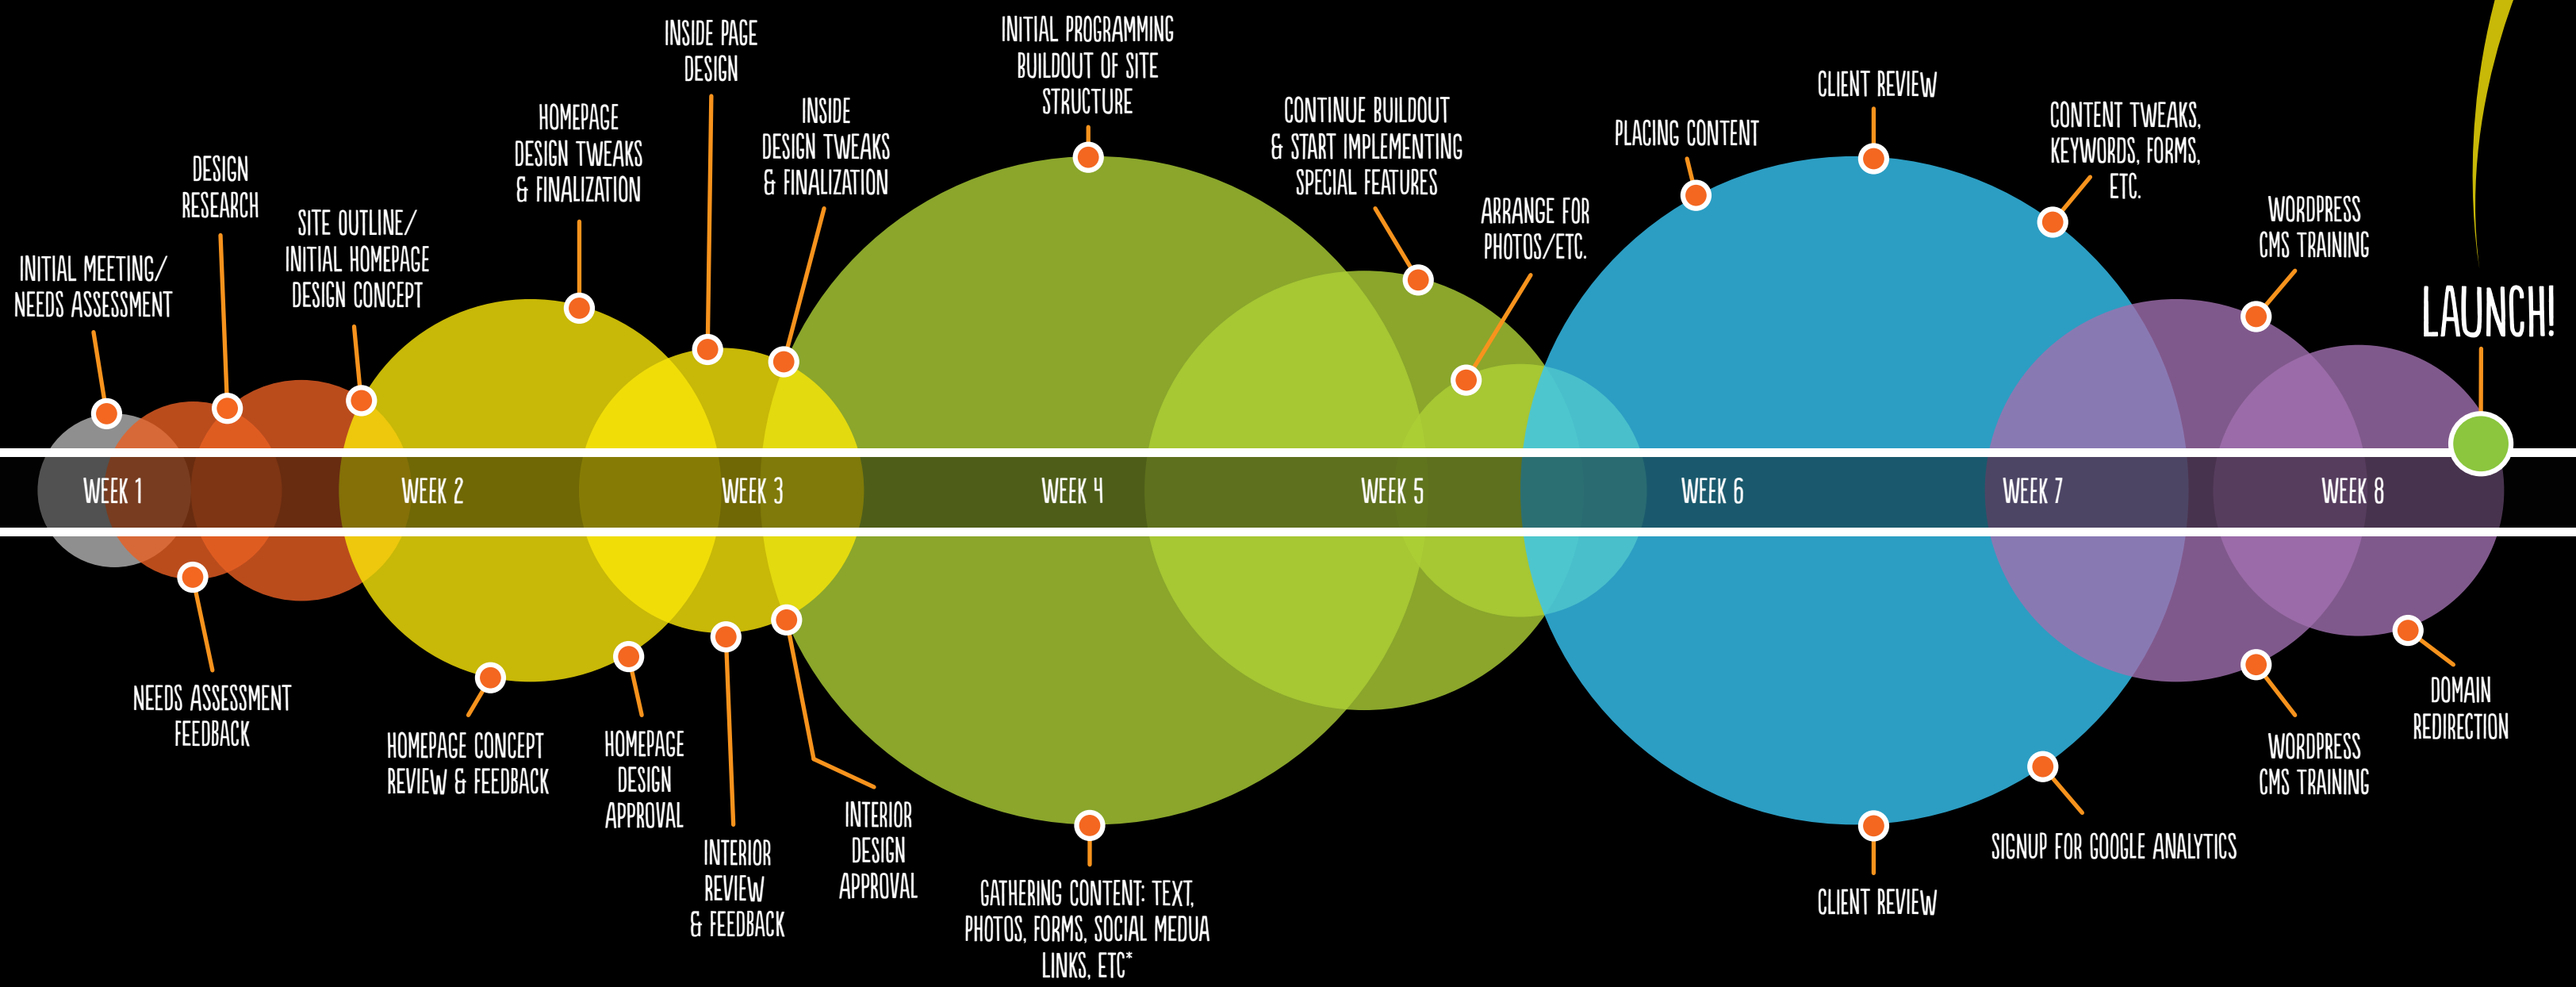

CTD ACTION STEPS

CLIENT ACTION STEPS

WEBSITE DESIGN/DEVELOPMENT PROCESS DIAGRAM*

*WHILE THIS CHART REPRESENTS AN OVERVIEW OF A TYPICAL WEBSITE PROCESS, FACTORS WITHIN SPECIFIC PROJECTS MAY EXTEND OR EVEN SHORTEN THE TIMEFRAMES REPRESENTED...THIS IS MEANT AS A GENERAL GUIDELINE. DURING THE PLANNING PHASE, WE WILL BE ABLE TO PROVIDE A TIMELINE BASED ON YOUR ACTUAL PROJECT PARAMETERS--THE STEPS APPLY TO ALL SITES.